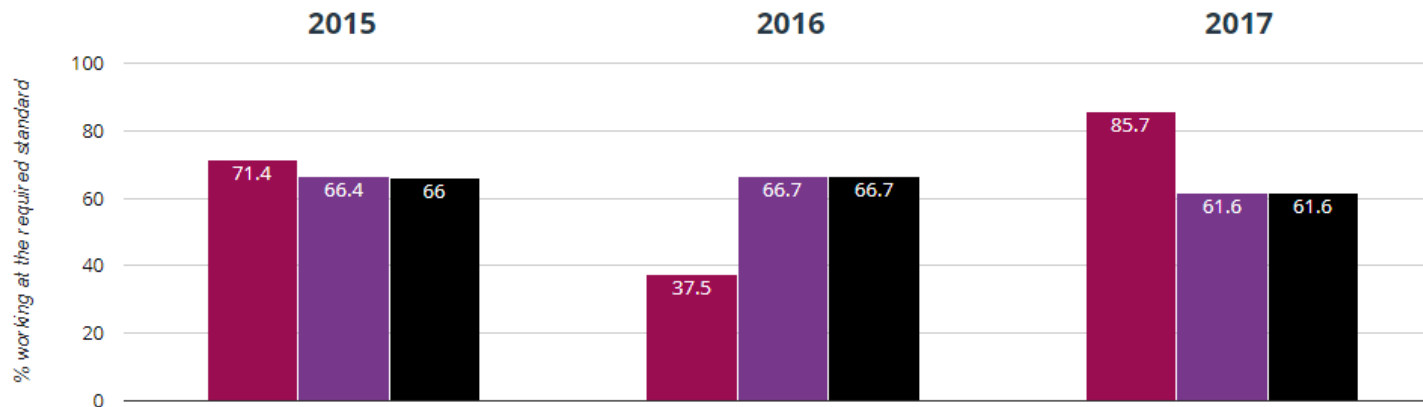

Year 1: Working At

90% in 2017

13.3% points rise since 2016

19.6% points rise since 2015

■ Clyst St Mary Primary School

■ Devon (304)

■ National (16219)

Year 2: Working At

85.7% in 2017

48.2% points rise since 2016

14.3% points rise since 2015

■ Clyst St Mary Primary School

■ Devon (280)

■ National (15400)