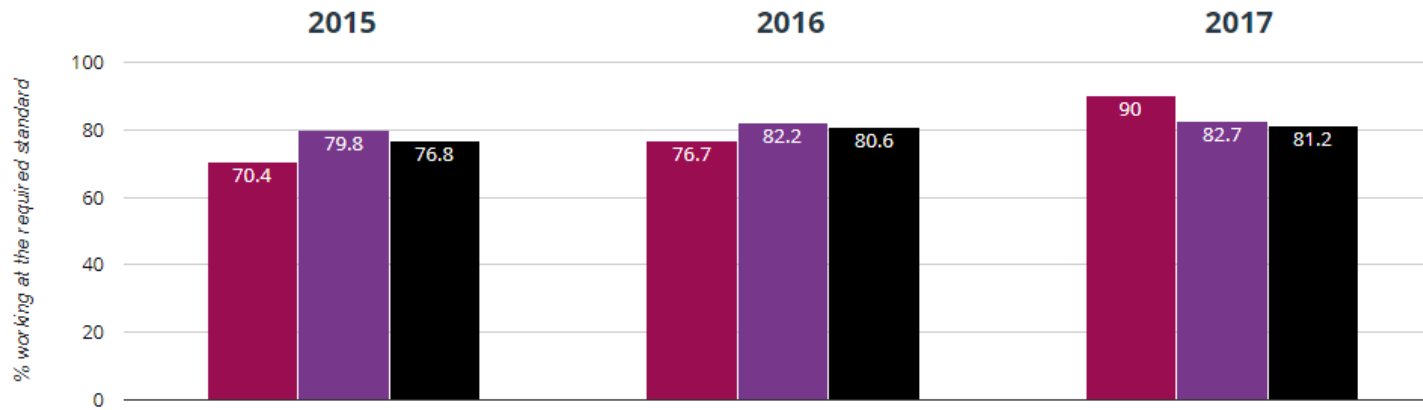

Year 1: Working At

90% in 2017

13.3% points rise since 2016

19.6% points rise since 2015

■ Clyst St Mary Primary School

■ Devon (304)

■ National (16219)

Year 2: Working At

85.7% in 2017

48.2% points rise since 2016

14.3% points rise since 2015

■ Clyst St Mary Primary School

■ Devon (280)

■ National (15400)